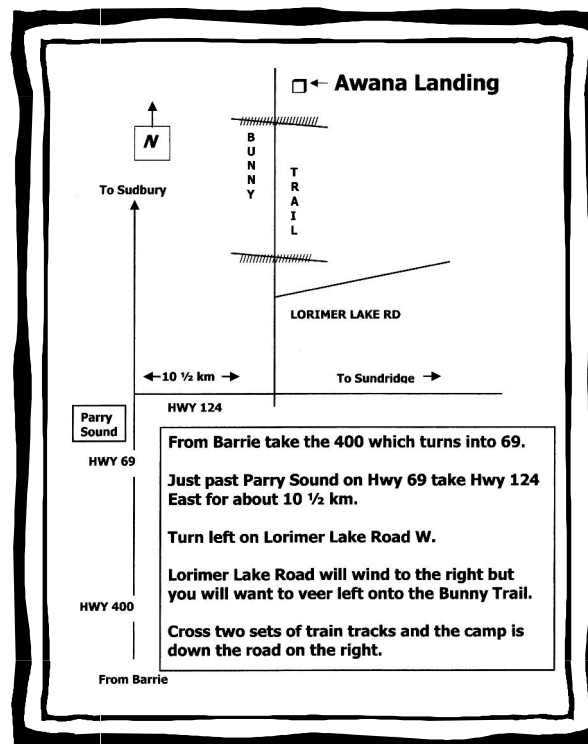

AWANA INT'L CANADA

Awana Excellence Camp
RR#4 ~ Powassan ON POH 1Z0
Phone: 705-724-1767
Fax: 705-724-1614
d.kinsey@awanacanada.ca