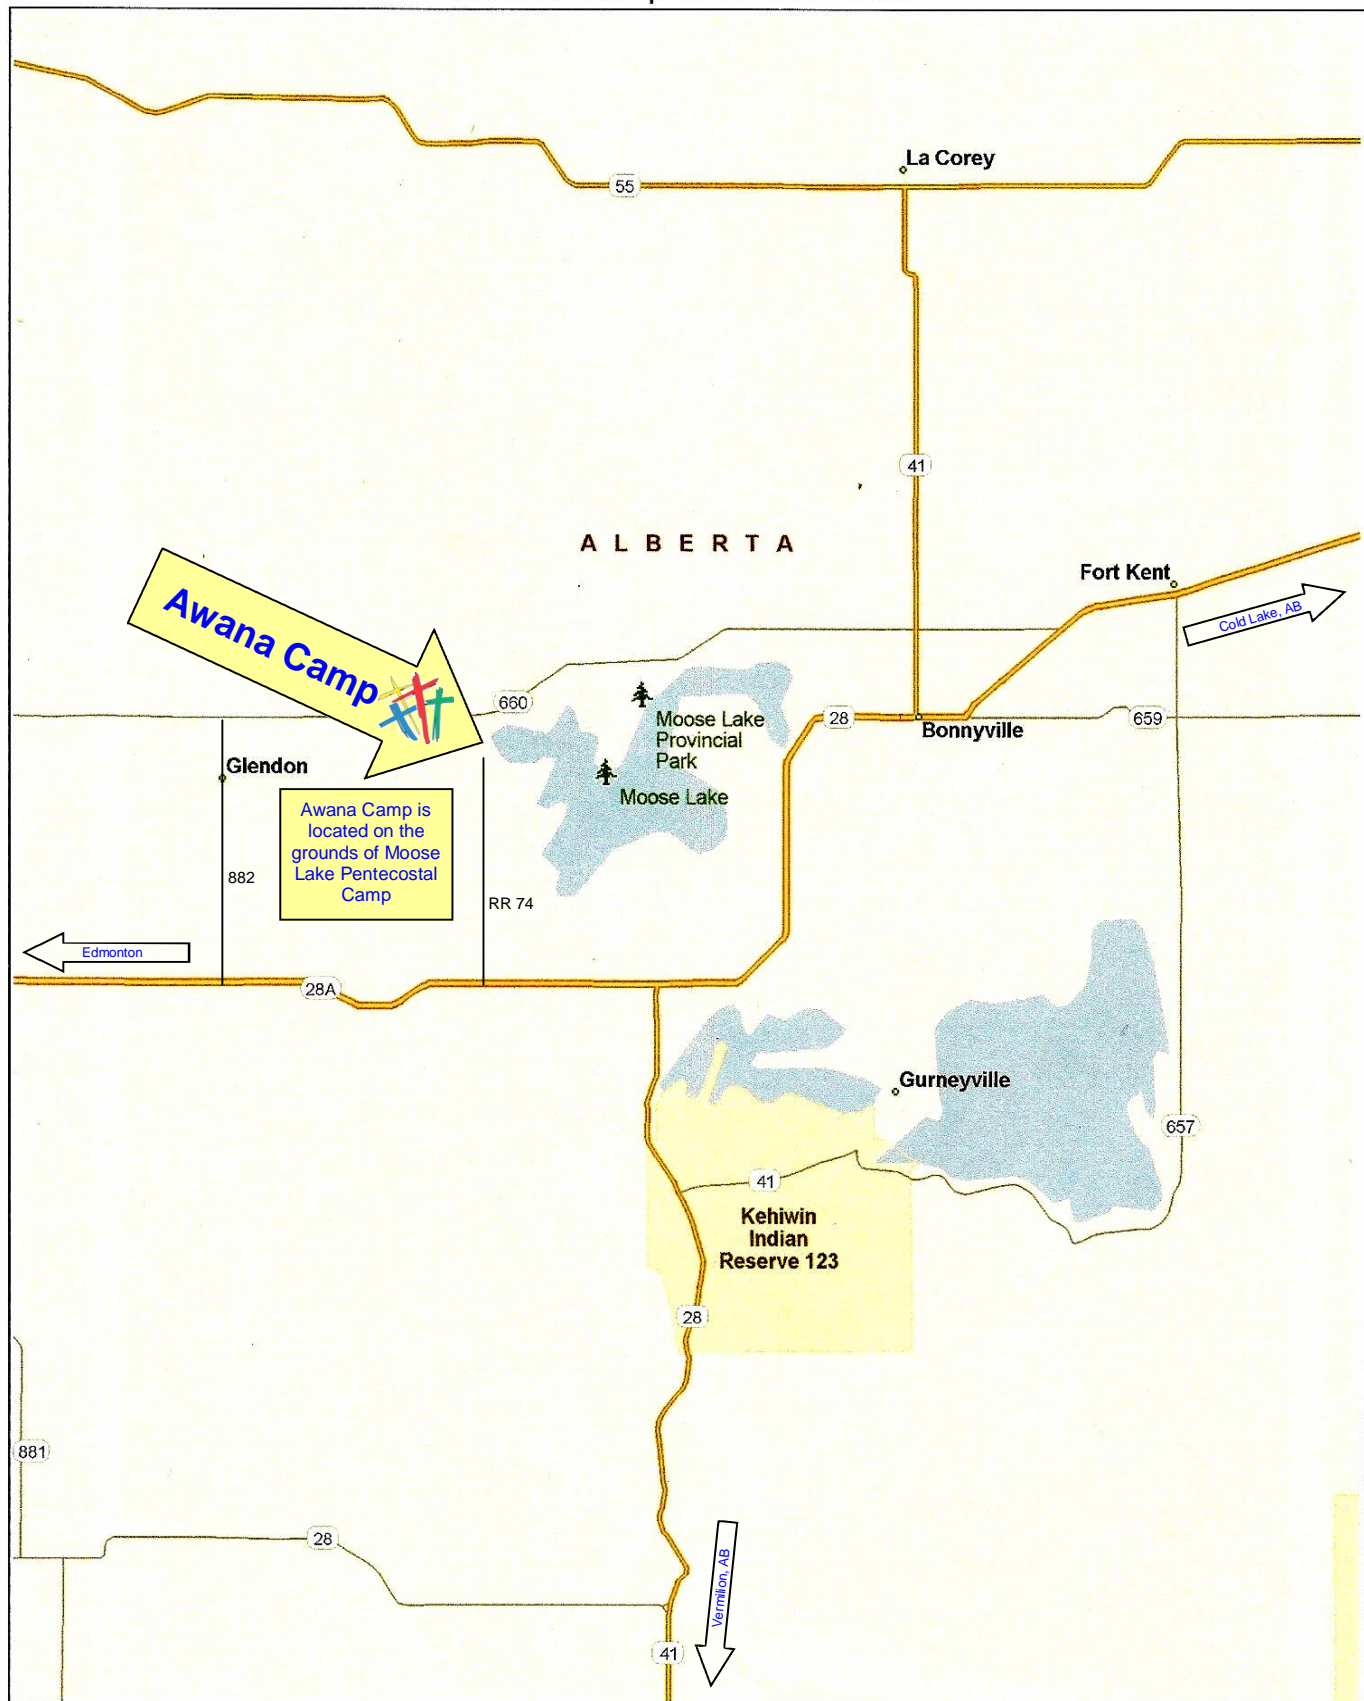

Awana Camp at Moose Lake

Moose Lake is located 230 km NE of Edmonton, 25 km west of Bonnyville, AB